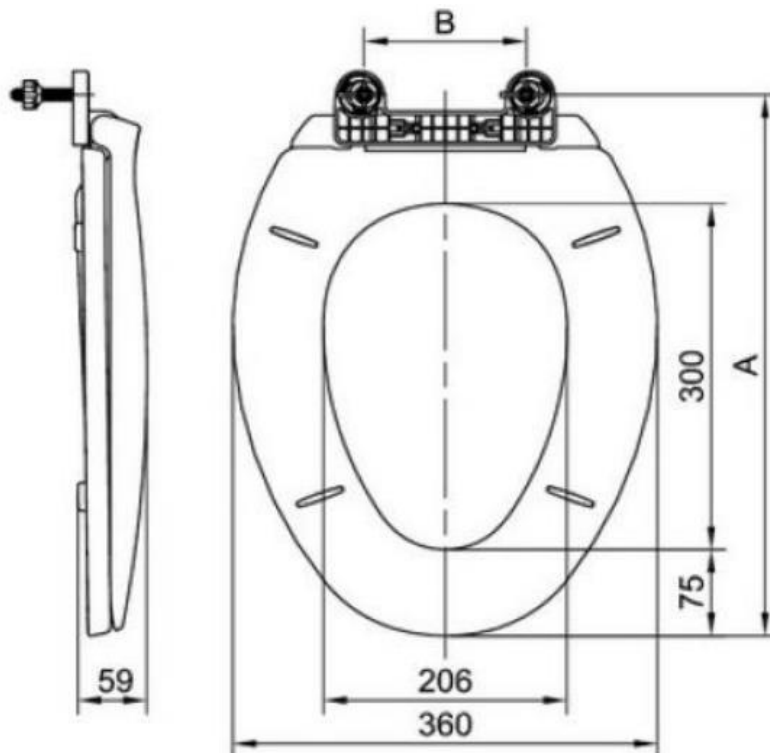

Brand : WDI, China
Name : Seat & cover soft close
Item Code : I1221S WASV1

Designer :

Color / Finish: White
Dimensions : 360 x 59 mm

Product info:

- Seat & cover soft close
- Elongated top lock
- 145 +/- 10mm installation